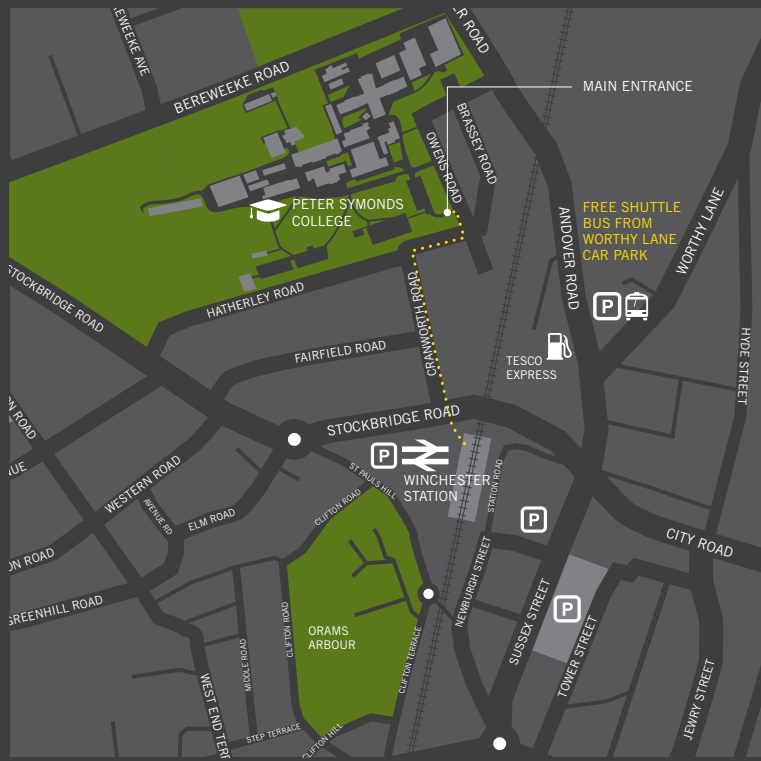

GETTING HERE

The college is just a short walk from Winchester train station. See yellow dots.

Due to the popularity of the Open Evenings, and the surrounding residential roads effectively being single lane, we strongly advise visitors to use public transport and car parks.

FREE PARK AND RIDE SERVICE

A free park and ride service to the college will operate from South Winchester Park & Ride (just off M3 at Junction 11, SO21 2FG) from 5.30pm.

FREE SHUTTLE BUS SERVICE

A free shuttle bus service will run from the Worthy Lane Car Park, off Andover Road, SO23 7AB.

Final departure time from car parks to college is 8.00pm.

Final departure time from college to car parks 9.00pm.

These free bus services are courtesy of Stagecoach.

Free car parking at city centre car parks from 6.00pm.

Accessible parking spaces are available on the college campus.

For more information:
[01962 857555](tel:01962857555)
admissions@psc.ac.uk
www.psc.ac.uk

Peter Symonds College,
Owens Road, Winchester,
Hampshire, SO22 6RX

Find us on Facebook